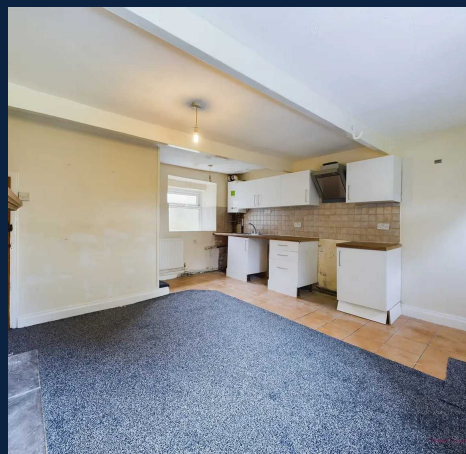

# 37 Hird Road

Low Moor, Bradford

Introducing this charming 1-bedroom terraced house, located in a desirable residential area. This stone-built cottage is perfect for first-time buyers looking for a cosy and comfortable home.

Stepping inside, you are greeted by a well-proportioned living room, boasting an abundance of natural light that creates a warm and inviting atmosphere. The adjoining kitchen is fully fitted, offering ample storage space and modern appliances, making it a pleasure to prepare meals.

**Kitchenette**

16' 2" x 14' 10" (4.94m x 4.51m)

**Landing**

Giving access to the bedroom and house bathroom.

**Bedroom**

7' 1" x 7' 8" (2.17m x 2.33m)

**Bathroom**

7' 1" x 7' 8" (2.17m x 2.33m)