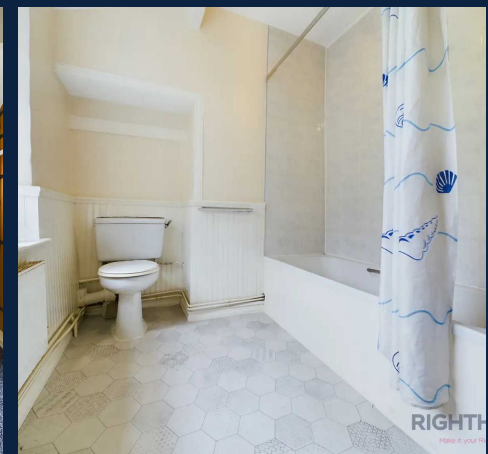

# 37 Hird Road

Low Moor, Bradford

Introducing this charming 1-bedroom terraced house, located in a desirable residential area. This stone-built cottage is perfect for first-time buyers looking for a cosy and comfortable home.

Stepping inside, you are greeted by a well-proportioned living room, boasting an abundance of natural light that creates a warm and inviting atmosphere. The adjoining kitchen is fully fitted, offering ample storage space and modern appliances, making it a pleasure to prepare meals.

Moving upstairs, you will discover a generously sized bedroom, providing a peaceful retreat for rest and relaxation. The well-appointed bathroom is tastefully designed, complete with modern fixtures and fittings.

**Kitchenette**

16' 2" x 14' 10" (4.94m x 4.51m)

**Landing**

Giving access to the bedroom and house bathroom.

**Bedroom**

7' 1" x 7' 8" (2.17m x 2.33m)

**Bathroom**

7' 1" x 7' 8" (2.17m x 2.33m)